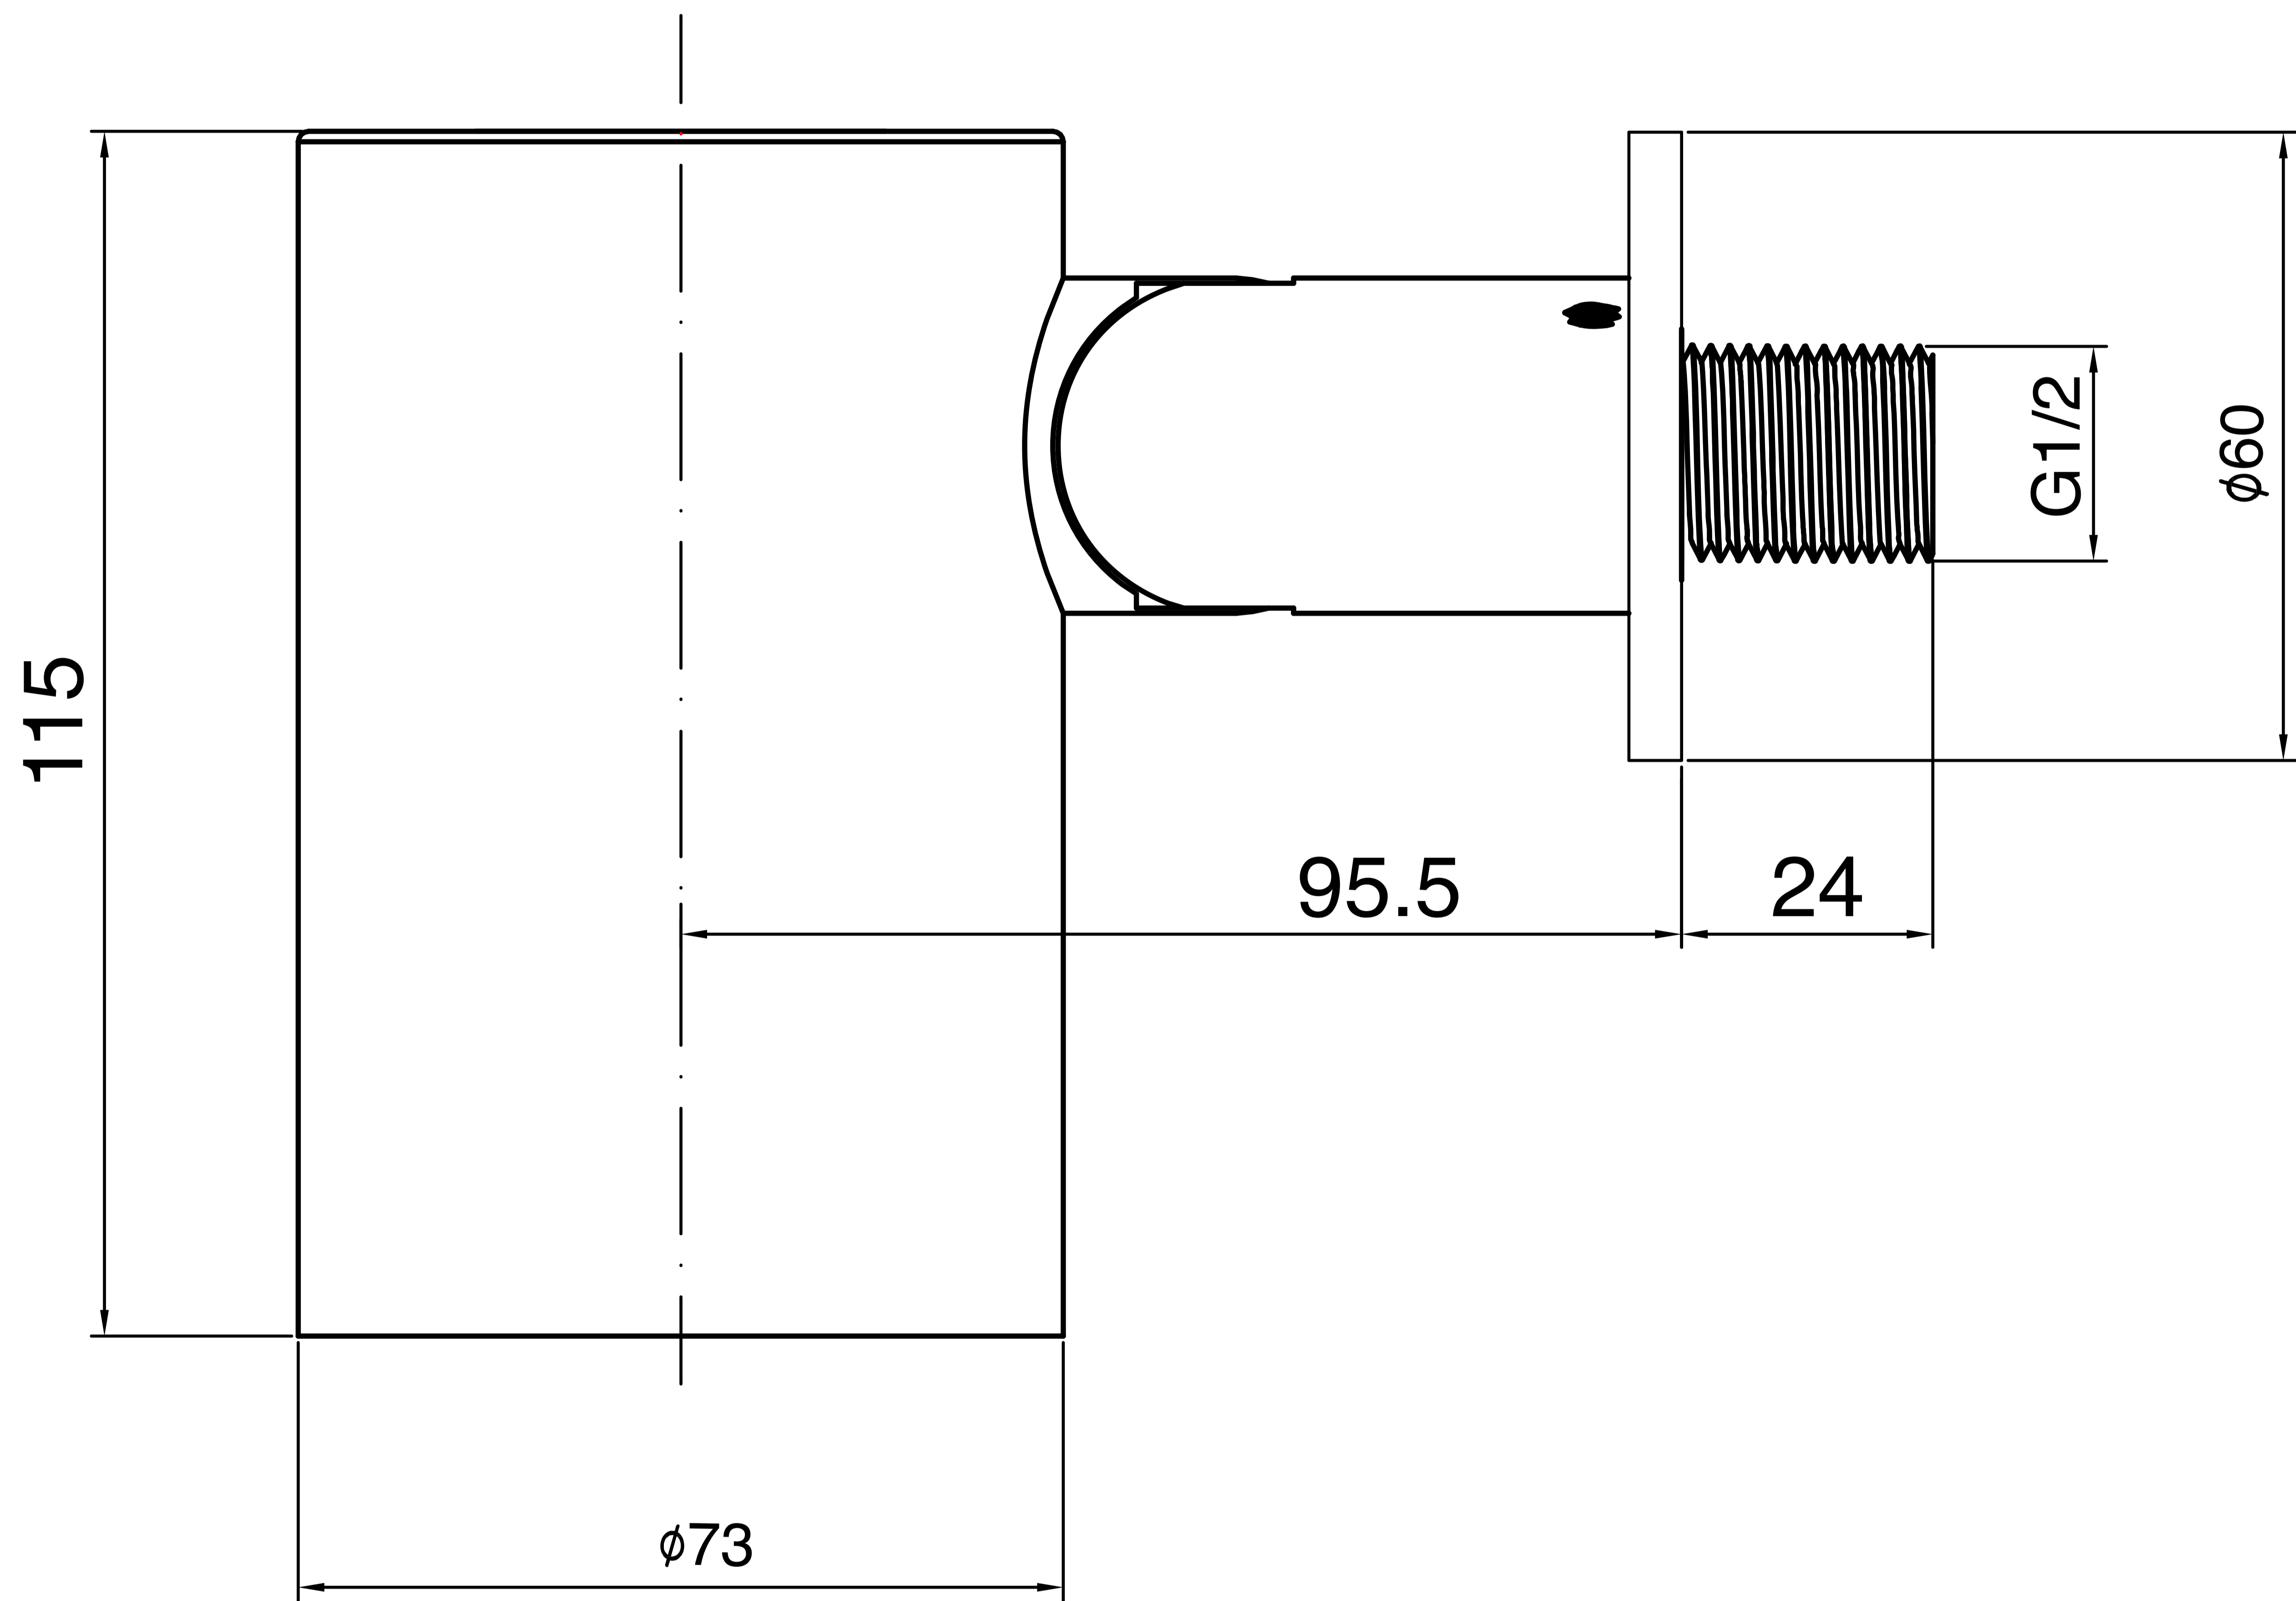

Shower With Rain Flow

Product Code : 4051

Technical Drawing

All dimension are in **mm**